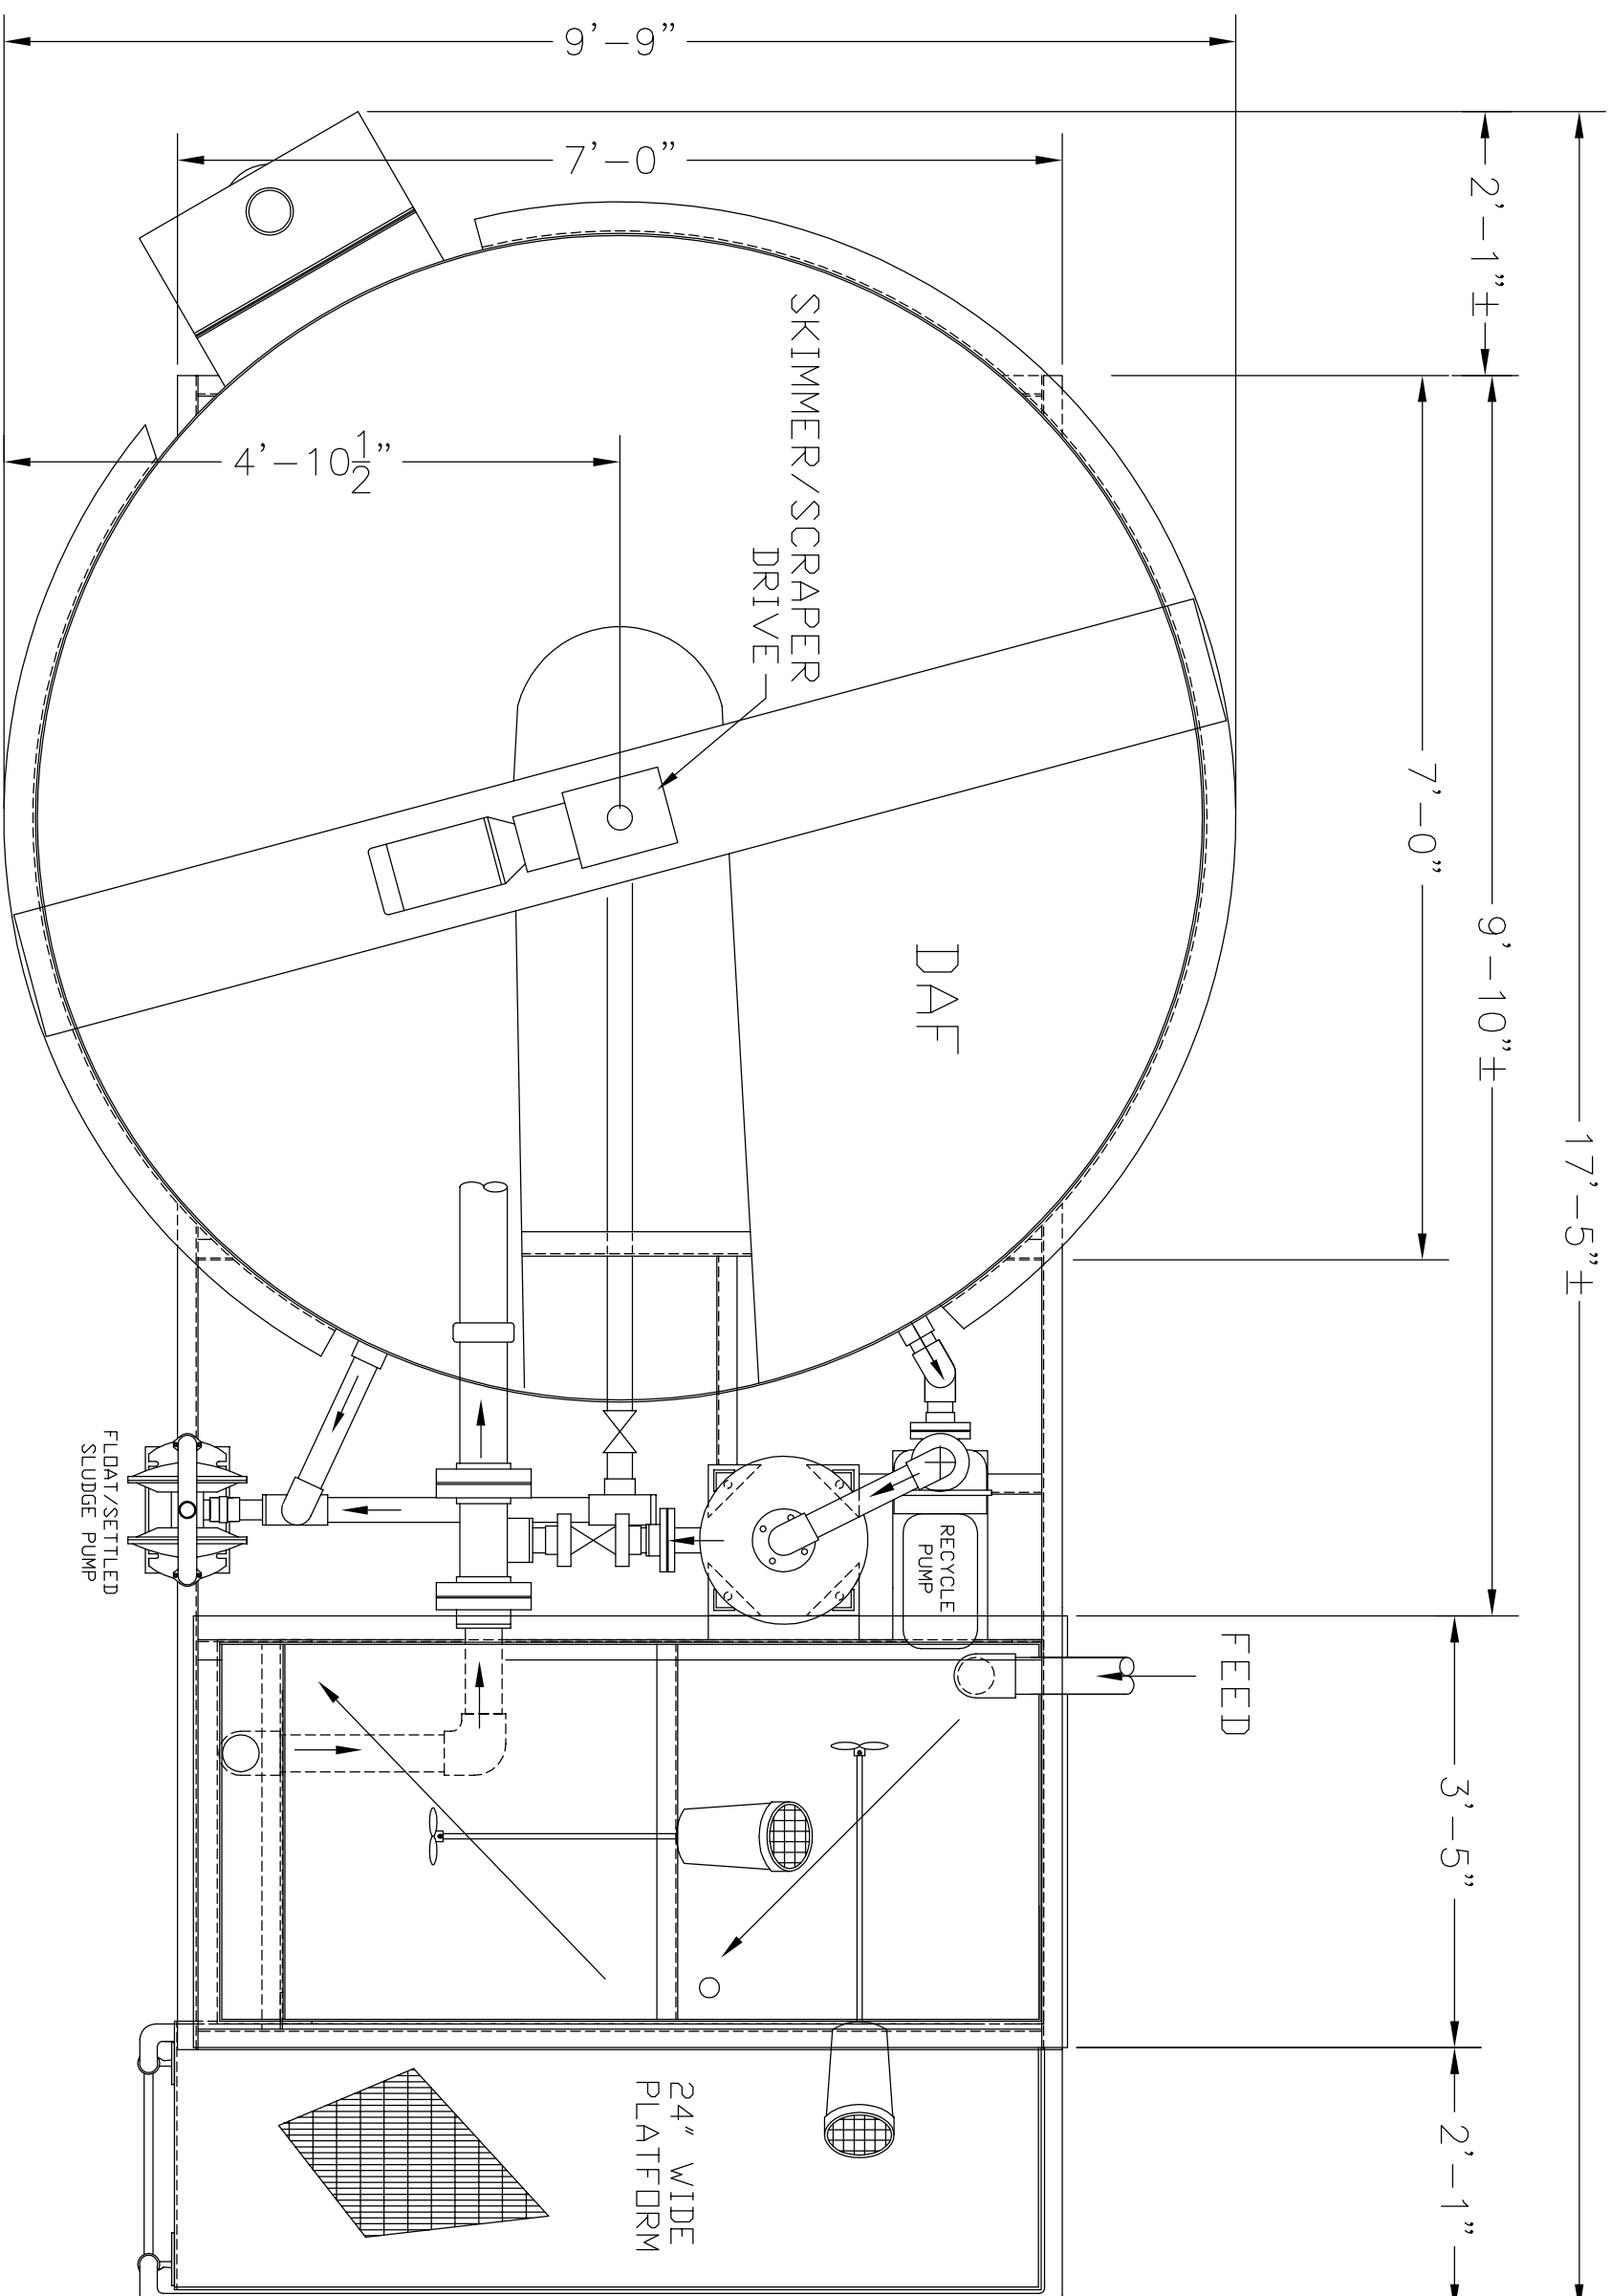

TENCO HYDRO, INC.

Clarifloater®

MODEL CCF-925